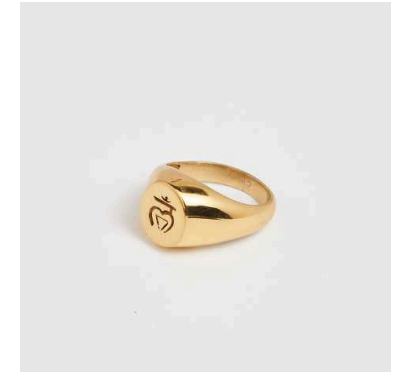

10.01.45.31 - SLIZED DOUBLE RING .
DOUBLE STACKED OPEN RING W
GEMSTONES
STERLING SILVER W RAINBOW
MOONSTONES & CLEAR QUARTZ
ONE SIZE
.21 STERLING SILVER
€170.00

10.01.45.31 - SLIZED DOUBLE RING .
DOUBLE STACKED OPEN RING W
GEMSTONES
24K GOLD PLATED STERLING SILVER W
RAINBOW MOONSTONES & CLEAR QUARTZ
ONE SIZE
.53 GOLD PLATED STERLING
€190.00

CORNELIA WEBB

SEASON: PF18

10.01.451.31 - SLIZED TRIPLE RING .
TRIPLE STACKED OPEN RING W GEMSTONES
STERLING SILVER W RAINBOW MOONSTONES,
CLEAR QUARTZ & FRESHWATER PEARL
ONE SIZE
.21 STERLING SILVER
€295.00

10.01.451.31 - SLIZED TRIPLE RING .
TRIPLE STACKED OPEN RING W GEMSTONES
24K GOLD PLATED STERLING SILVER W
RAINBOW MOONSTONES, CLEAR QUARTZ &
FRESHWATER PEARL
ONE SIZE
.53 GOLD PLATED STERLING
€325.00

10.01.47.31 - SLIZED CHAKRA SIGNET
RING .
SIGNET RING W CHAKRA SYMBOL
STERLING SILVER
ROOT 15CM,SACRAL 16CM,SOLAR
17CM,HEART 18CM
.21 STERLING SILVER
€110.00

10.01.47.31 - SLIZED CHAKRA SIGNET
RING .
SIGNET RING W CHAKRA SYMBOL
24K GOLD STERLING SILVER
ROOT 15CM,SACRAL 16CM,SOLAR
17CM,HEART 18CM
.53 GOLD PLATED STERLING
€120.00