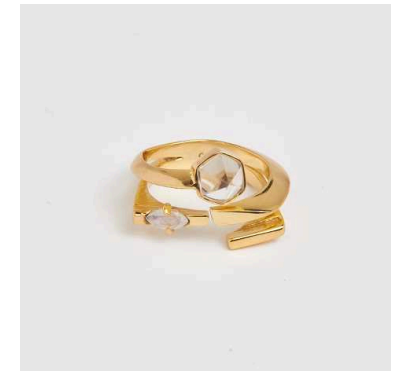

10.01.45.31 - SLIZED DOUBLE RING .
DOUBLE STACKED OPEN RING W
GEMSTONES
24K GOLD PLATED STERLING SILVER W
RAINBOW MOONSTONES & CLEAR QUARTZ
ONE SIZE
.53 GOLD PLATED STERLING
€190.00