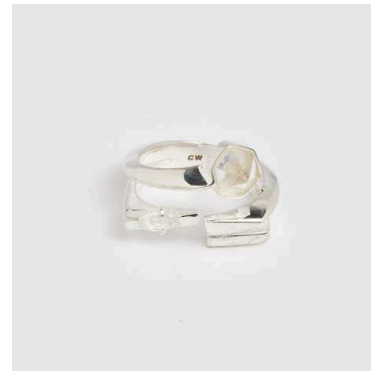

10.01.36.31 - SLIZED ARM CUFF .
METAL ARMCUFF W PEARL
NANO COATED BRASS & FRESHWATER
PEARL
ONE SIZE
.01 BRASS
€130.00

10.01.36.31 - SLIZED ARM CUFF .
METAL ARMCUFF W PEARL
SILVER PLATED BRASS & FRESHWATER
PEARL
ONE SIZE
.20 SILVER PLATED BRASS
€130.00

CORNELIA WEBB

SEASON: PF18

10.01.41.31 - SLIZED ELLIPSE RING S .
ELLIPSE SHAPED RING W GEMSTONE
STERLING SILVER & CLEAR QUARTZ
ONE SIZE
.21 STERLING SILVER
€90.00

10.01.41.31 - SLIZED ELLIPSE RING S .
ELLIPSE SHAPED RING W GEMSTONE
24K GOLD PLATED STERLING SILVER &
CLEAR QUARTZ
ONE SIZE
.53 GOLD PLATED STERLING
€100.00

10.01.43.31 - SLIZED SQUARE RING S .
THIN SQUARE RING W RUFFLED SIDES
& GEMSTONE
STERLING SILVER AND RAINBOW
MOONSTONE
ONE SIZE
.21 STERLING SILVER
€85.00

10.01.43.31 - SLIZED SQUARE RING S .
THIN SQUARE RING W RUFFLED SIDES
& GEMSTONE
24K GOLD PLATED STERLING SILVER
AND RAINBOW MOONSTONE
ONE SIZE
.53 GOLD PLATED STERLING
€95.00

10.01.44.31 - SLIZED OPEN RING M .
OPEN RING W PEARL & 4 BAGUETTE
STONES
STERLING SILVER W FRESHWATER
PEARL & RAINBOW MOONSTONES
ONE SIZE
.21 STERLING SILVER
€140.00

10.01.44.31 - SLIZED OPEN RING M .
OPEN RING W PEARL & 4 BAGUETTE
STONES
24K GOLD PLATED STERLING SILVER W
FRESHWATER PEARL & RAINBOW
MOONSTONES
ONE SIZE
.53 GOLD PLATED STERLING
€150.00