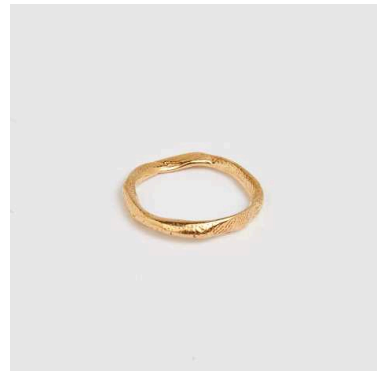

09.01.32.31 - MOLDED OPEN CUFF -
POL. .
POLISHED ORGANIC ORGANIC CUFF
STERLING SILVER
ONE SIZE
.21 STERLING SILVER
€270.00

09.01.32.31 - MOLDED OPEN CUFF -
POL. .
POLISHED ORGANIC OPEN CUFF
24K GOLD PLATED STERLING SILVER
ONE SIZE
.53 GOLD PLATED STERLING
€295.00

CORNELIA WEBB

SEASON: PF18

09.01.33.31 - MOLDED MONO ME
HINGED BRACELET .
HINGED BRACELET W 1 ORGANIC RING
SILVER PLATED BRASS
ONE SIZE
.20 SILVER PLATED BRASS
€130.00

09.01.33.31 - MOLDED MONO ME
HINGED BRACELET .
HINGED BRACELET W 1 ORGANIC RING
24K GOLD PLATED BRASS
ONE SIZE
.52 GOLD PLATED BRASS
€130.00

09.01.34.31 - MOLDED WRIST CUTOUT
CUFF L - POL. .
WIDE POLISHED CUFF W CUTOUT
SILVER PLATED BRASS
ONE SIZE
.20 SILVER PLATED BRASS
€180.00

09.01.34.31 - MOLDED WRIST CUTOUT
CUFF L - POL. .
WIDE POLISHED CUFF W CUTOUT
24K GOLD PLATED BRASS
ONE SIZE
.52 GOLD PLATED BRASS
€180.00

09.01.40.31 - MOLDED MONO RING S -
POL. .
POLISHED ORGANIC RING
STERLING SILVER
ONE SIZE
.21 STERLING SILVER
€75.00

09.01.40.31 - MOLDED MONO RING S -
POL. .
POLISHED ORGANIC RING
24K GOLD PLATED STERLING SILVER
ONE SIZE
.53 GOLD PLATED STERLING
€85.00