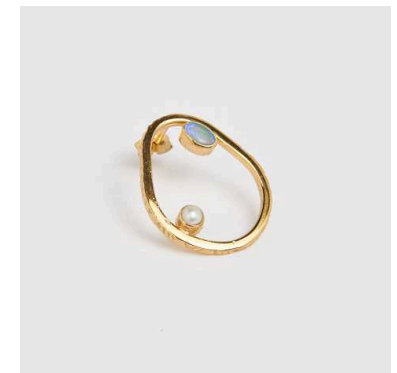

10.01.53.31 - SLIZED CIRCLE STUD EARRING L .
CIRCLE STUD EARRING W GEMSTONE &
PEARL - SINGLE
24K GOLD PLATED STERLING SILVER W
FRESHWATER PEARL & WHITE OPAL
ONE SIZE
.53 GOLD PLATED STERLING
€85.00